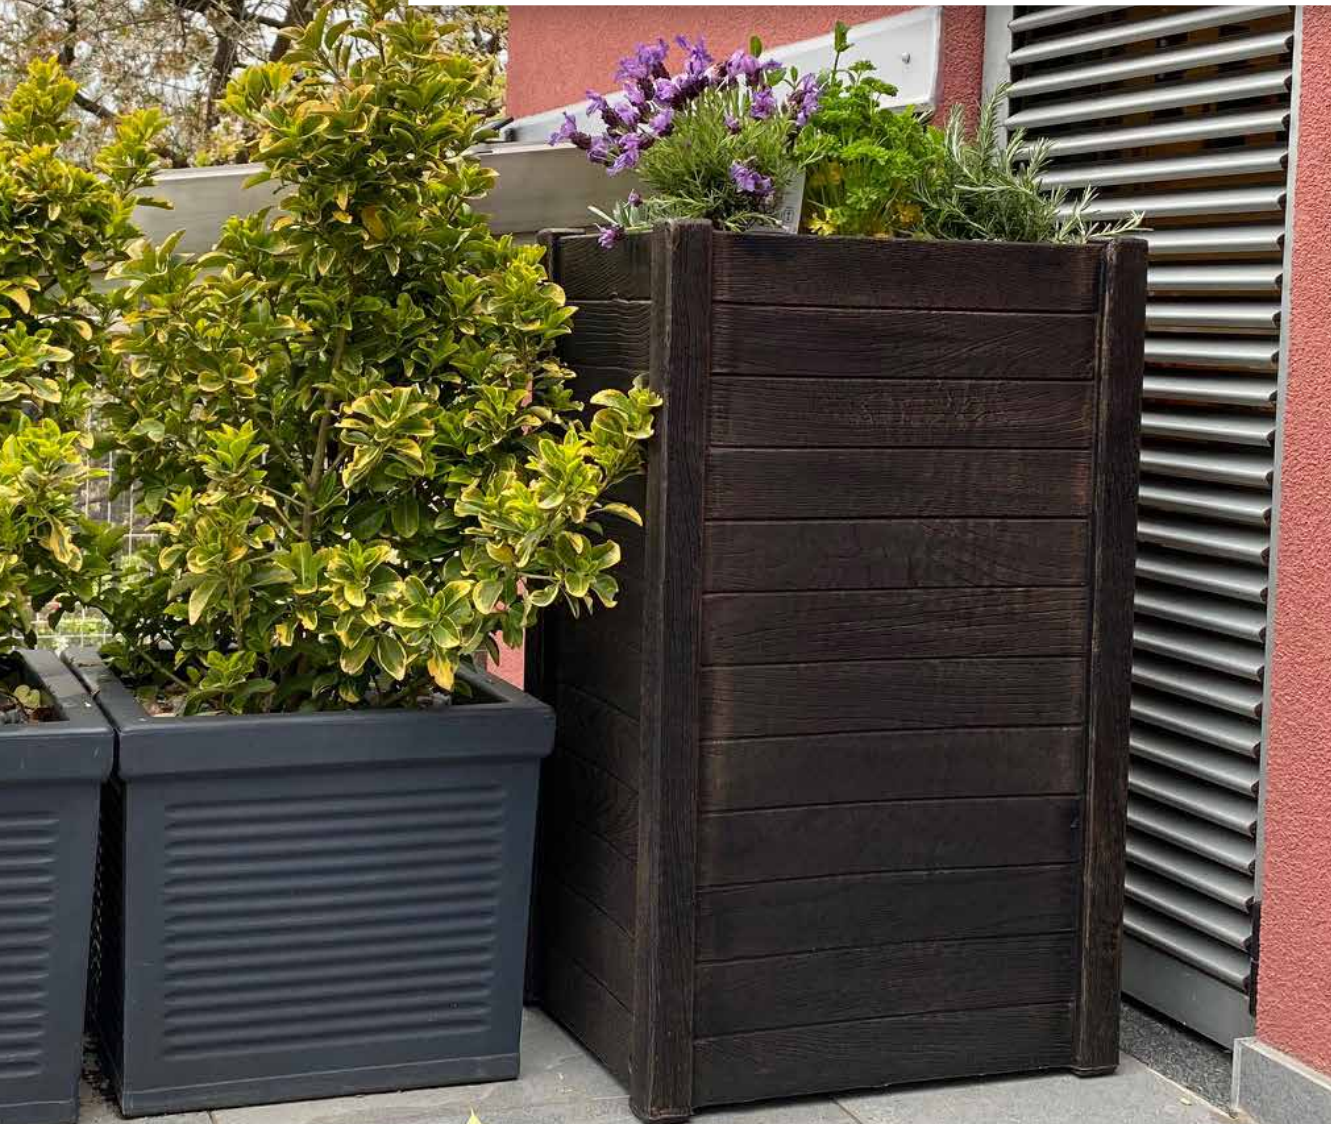

RAISED BED

	C.	[mm]	[kg]	PCS/pallet
Raised bed small	2200079998	400 x 550 x 900	12	10
Raised bed big	2200066558	1115 x 380 x 1100	30	4